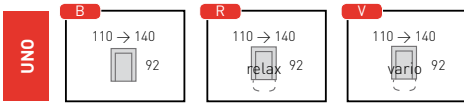

TRUE GENIUS
IN ANY POSITION!

PAUL FALKENBERG, DESIGNER

D

DIONE

DIONE | VL300 | SKIRO ELEPHANT

RD

- Basic **B**
- E-Relax **R**
- 2 E-Relax **D**
- E-Vario **V**
- Night **N**
- Longchair **L**
- Terminal **T**
- Pouf **P**

	Basic	Vario	Relax	Doppel Relax	Longchair	Terminal	Night
Basic	BB	BV	BR	BD	BL	BT	BN
Vario	VB	VR	VD	VL	VT		
Relax	RB	RV	RR	RD	RL	RT	RN
Doppel Relax	DB	DV	DR	DL	DT	DN	
Longchair	LB	LV	LR	LD	LL	LT	
Terminal	TB	TV	TR	TD	TL	TT	TN
Night	NB	NR	ND		NT		