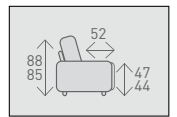

TRUE GENIUS
IN ANY POSITION!

PAUL FALKENBERG, DESIGNER

D

DIONE

DIONE | VL300 | SKIRO ELEPHANT

RD

- Basic **B**
- E-Relax **R**
- 2 E-Relax **D**
- E-Vario **V**
- Night **N**
- Longchair **L**
- Terminal **T**
- Pouf **P**

	Basic	Vario	Relax	Doppel Relax	Longchair	Terminal	Night
Basic	BB	BV	BR	BD	BL	BT	BN
Vario	VB	VR	VD	VL	VT		
Relax	RB	RV	RR	RD	RL	RT	RN
Doppel Relax	DB	DV	DR	DL	DT	DN	
Longchair	LB	LV	LR	LD	LL	LT	
Terminal	TB	TV	TR	TD	TL	TT	TN
Night	NB	NR	ND		NT		