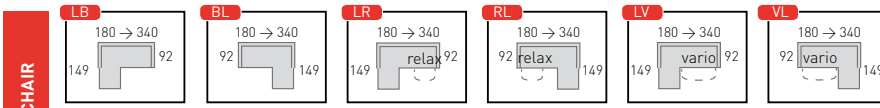

TRUE GENIUS
IN ANY POSITION!

PAUL FALKENBERG, DESIGNER

D

DIONE

DIONE | VL300 | SKIRO ELEPHANT

RD

- Basic **B**
- E-Relax **R**
- 2 E-Relax **D**
- E-Vario **V**
- Night **N**
- Longchair **L**
- Terminal **T**
- Pouf **P**

	Basic	Vario	Relax	Doppel Relax	Longchair	Terminal	Night
Basic	BB	BV	BR	BD	BL	BT	BN
Vario	VB	VR	VD	VL	VT		
Relax	RB	RV	RR	RD	RL	RT	RN
Doppel Relax	DB	DV	DR	DL	DT	DN	
Longchair	LB	LV	LR	LD	LL	LT	
Terminal	TB	TV	TR	TD	TL	TT	TN
Night	NB	NR	ND		NT		