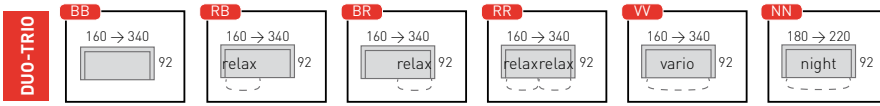

TRUE GENIUS
IN ANY POSITION!

PAUL FALKENBERG, DESIGNER

D

DIONE

DIONE | VL300 | SKIRO ELEPHANT

RD

- Basic **B**
- E-Relax **R**
- 2 E-Relax **D**
- E-Vario **V**
- Night **N**
- Longchair **L**
- Terminal **T**
- Pouf **P**

	Basic	Vario	Relax	Doppel Relax	Longchair	Terminal	Night
Basic	BB	BV	BR	BD	BL	BT	BN
Vario	VB	VR	VD	VL	VT		
Relax	RB	RV	RR	RD	RL	RT	RN
Doppel Relax	DB	DV	DR	DL	DT	DN	
Longchair	LB	LV	LR	LD	LL	LT	
Terminal	TB	TV	TR	TD	TL	TT	TN
Night	NB	NR	ND		NT		