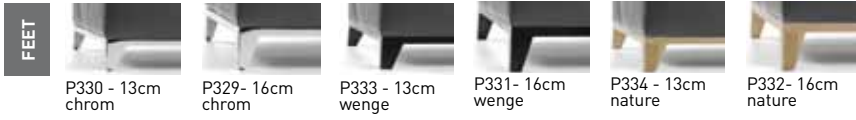

TRUE GENIUS
IN ANY POSITION!

PAUL FALKENBERG, DESIGNER

D

DIONE

DIONE | VL300 | SKIRO ELEPHANT

RD

- Basic **B**
- E-Relax **R**
- 2 E-Relax **D**
- E-Vario **V**
- Night **N**
- Longchair **L**
- Terminal **T**
- Pouf **P**

	Basic	Vario	Relax	Doppel Relax	Longchair	Terminal	Night
Basic	BB	BV	BR	BD	BL	BT	BN
Vario	VB	VR	VD	VL	VT		
Relax	RB	RV	RR	RD	RL	RT	RN
Doppel Relax	DB	DV	DR	DL	DT	DN	
Longchair	LB	LV	LR	LD	LL	LT	
Terminal	TB	TV	TR	TD	TL	TT	TN
Night	NB	NR	ND		NT		